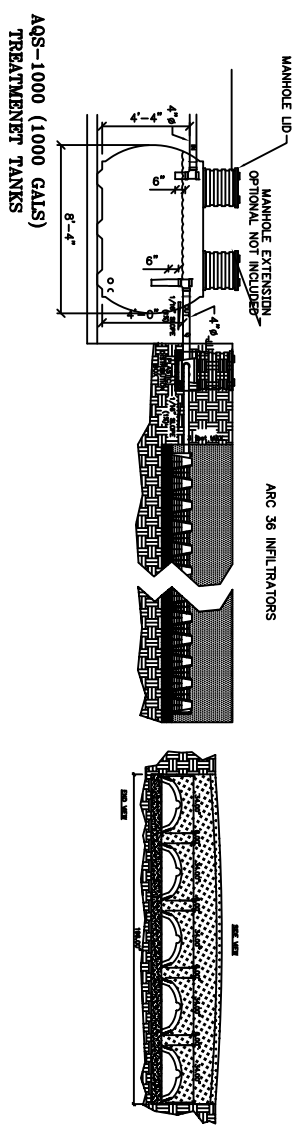

INFLTRATORS TOP VIEW 165 LINEAR FEET
 SCALE 1/4"=1'-0"

ARC 36 INFLTRATORS